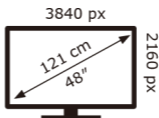

ENERG

Panasonic

TV-48Z90BE6

66 kWh/1000h

ABCDEF**G**

100 kWh/1000h

2019/2013

X40G0007037A24