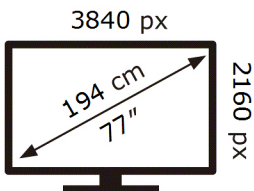

ENERG

Samsung

TQ77S90FAE

125 kWh/1000h

ABCDEF **G**

344 kWh/1000h

2019/2013

BN68-11432A-01