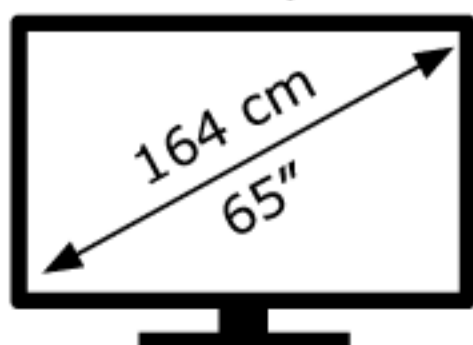

ENERG

SONY®

KD-65X75WL

105 kWh/1000h

ABCDEF **G**

146 kWh/1000h

3840 px

2160 px