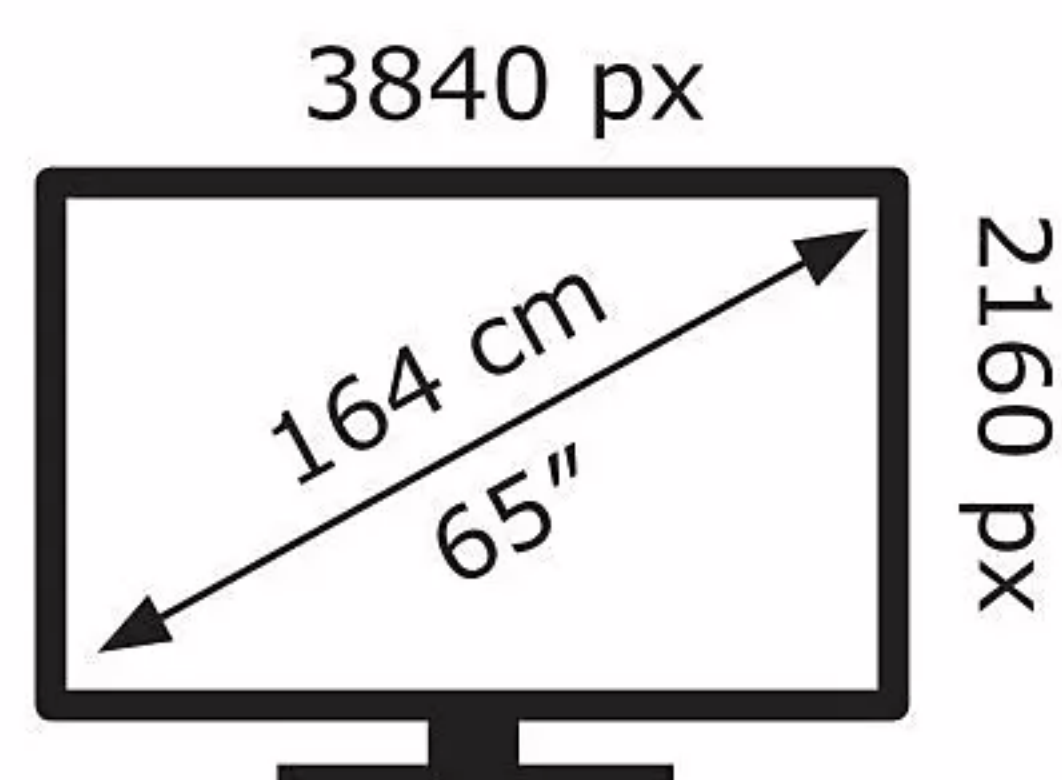

ENERG ⚡

Hisense

65U7SE

84 kWh/1000h

ABCDEF**G**

160 kWh/1000h

2019/2013