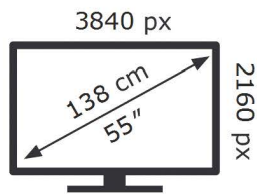

ENERG ⚡

Samsung

TMR55R85HAU

77 kWh/1000h

ABCDEF **G**

195 kWh/1000h

2019/2013