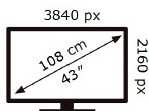

ENERG

Samsung

TQ43LS03HEU

51 kWh/1000h

ABCDEF **G**

108 kWh/1000h

2019/2013