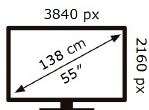

# ENERGY

Samsung

TQ55LS03HAU

**77** kWh/1000h

ABCDEF **G**

**182** kWh/1000h

2019/2013