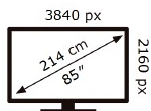

ENERG

Samsung

TQ85LS03HWU

155 kWh/1000h

ABCDEF **G**

312 kWh/1000h

2019/2013