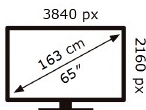

ENERGY

Samsung

TQ65LS03HWU

102 kWh/1000h

ABCDEF **G**

198 kWh/1000h

2013/2013