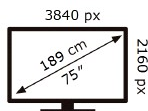

ENERGY

Samsung

TQ75LS03HWU

129 kWh/1000h

ABCDEF **G**

252 kWh/1000h

2019/2013