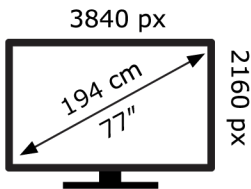

ENERGY

Panasonic

TV-77Z90BE6

147 kWh/1000h

ABCDEF**G**

239 kWh/1000h

2019/2013