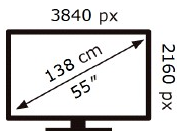

ENERG

Samsung

TQ55Q7F4AU

79 kWh/1000h

ABCDEF **G**

118 kWh/1000h

2019/2013